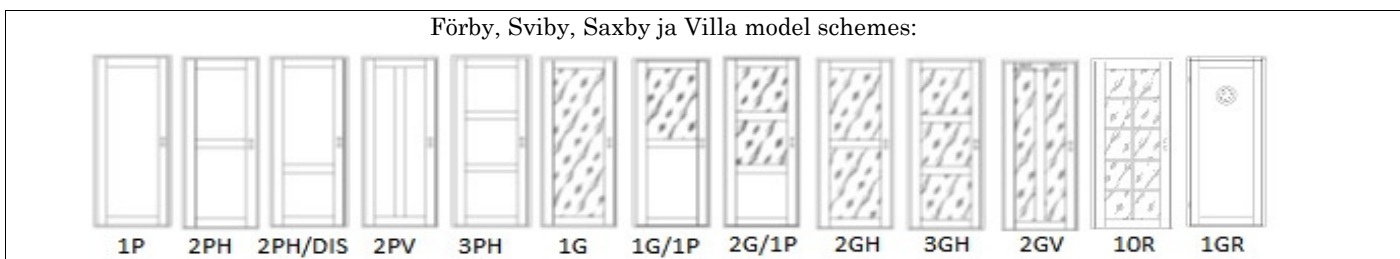

ADDITIONAL INFORMATION

Modul sizes	Doorframe dimensions
M 7x21	690 x 2090 mm
M 8x21	790 x 2090 mm
M 9x21	890 x 2090 mm
M 10x21	990 x 2090 mm

Standard white: NCS S0502-Y

Terms and conditions of warranty and manuals: www.uksetehas.ee/en/documents-and-manuals/
Information about products: www.uksetehas.ee/en/products/