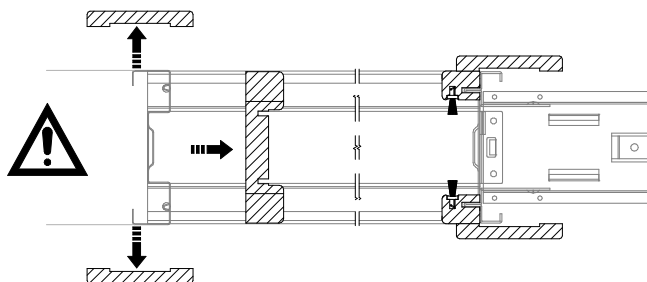

Overall view

INDEX

Setup for classic sliding systems (Evokit)	4 - 10
Setup for classic sliding systems (Evolution)	11
Setup for frameless sliding systems (Absolute Evokit / Absolute Evo)	12 - 18

SETUP

1.1

Suitable for:
Compatible con:

What for?
A che serve?

RALLENTAMENTO IN APERTURA / CHIUSURA

3.1 **ABSOLUTE** **ABSOLUTE**
evokIt evo

Subject to misprints, errors and technical modifications.
All dimensions are in mm