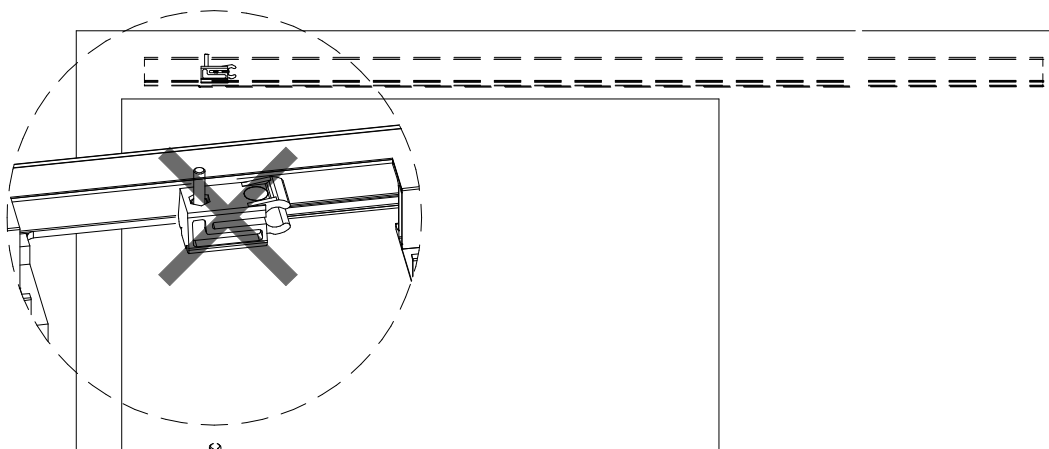

Overall view

INDEX

Setup for classic sliding systems (Evokit)	4 - 10
Setup for classic sliding systems (Evolution)	11
Setup for frameless sliding systems (Absolute Evokit / Absolute Evo)	12 - 18

SETUP

1.1

Suitable for:
Compatible con:

What for?
A che serve?

RALLENTAMENTO IN APERTURA / CHIUSURA

3.1 **ABSOLUTE** **ABSOLUTE**
evokIt evo

Subject to misprints, errors and technical modifications.
All dimensions are in mm