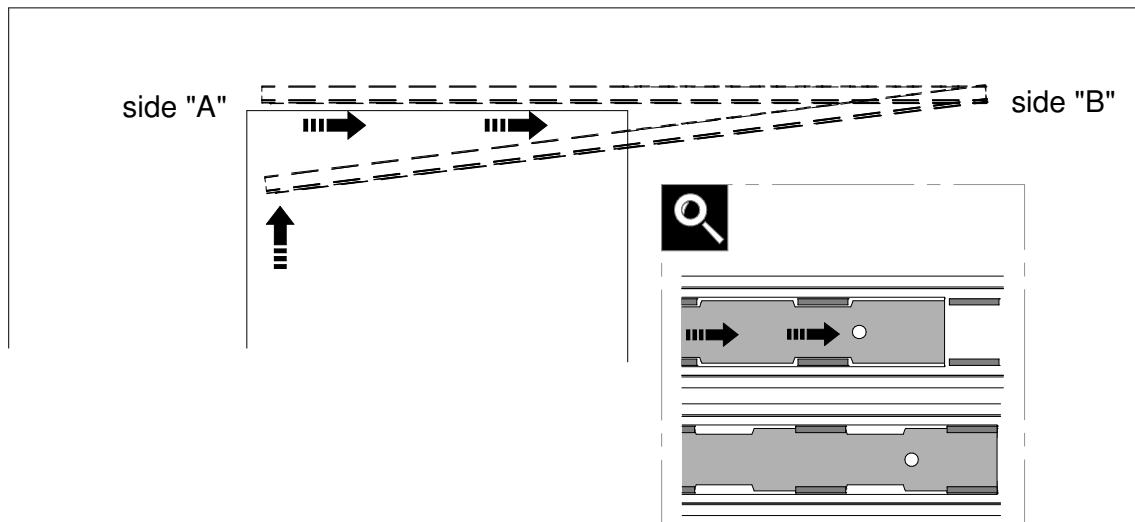

RALLENTAMENTO IN APERTURA / CHIUSURA

WOOD DOOR

GLASS DOOR

Subject to misprints, errors and technical modifications.
All dimensions are in mm

SETUP

Suitable for:
Compatibile con:

What for?
A che serve?

3.4 **ABSOLUTE** **ABSOLUTE**
evoKit evo

RALLENTAMENTO IN APERTURA / CHIUSURA

Suitable for:
Compatible con:

What for?
A che serve?

RALLENTAMENTO IN APERTURA / CHIUSURA

3.5 ABSOLUTE ABSOLUTE
evoKt evo

[Frameless system hardware kit]

Subject to misprints, errors and technical modifications.
All dimensions are in mm