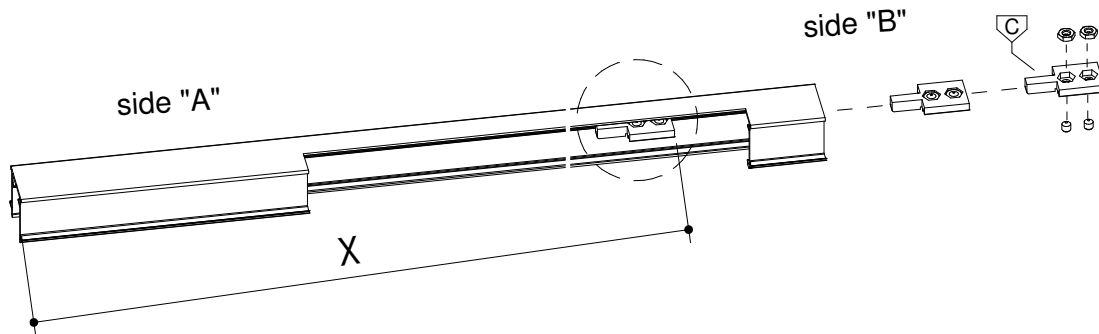

SETUP

Suitable for:
Compatibile con:

What for?
A che serve?

3.2 **ABSOLUTE evOKit** **ABSOLUTE evo**

RALLENTAMENTO IN APERTURA / CHIUSURA

Suitable for:
Compatible con:

What for?
A che serve?

3.3 ABSOLUTE ABSOLUTE
evoKt evo

RALLENTAMENTO IN APERTURA / CHIUSURA

WOOD DOOR

GLASS DOOR

Subject to misprints, errors and technical modifications.
All dimensions are in mm

SETUP

Suitable for:
Compatibile con:

What for?
A che serve?

3.4 **ABSOLUTE** **ABSOLUTE**
evoKit evo