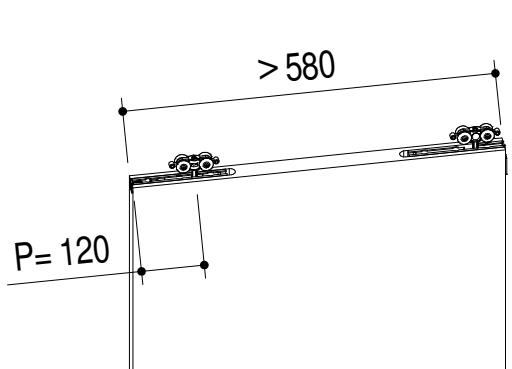

RALLENTAMENTO IN APERTURA / CHIUSURA

WOOD DOOR

GLASS DOOR

Subject to misprints, errors and technical modifications.
All dimensions are in mm

SETUP

Suitable for:
Compatibile con:

What for?
A che serve?

3.4 **ABSOLUTE** **ABSOLUTE**
evoKit evo