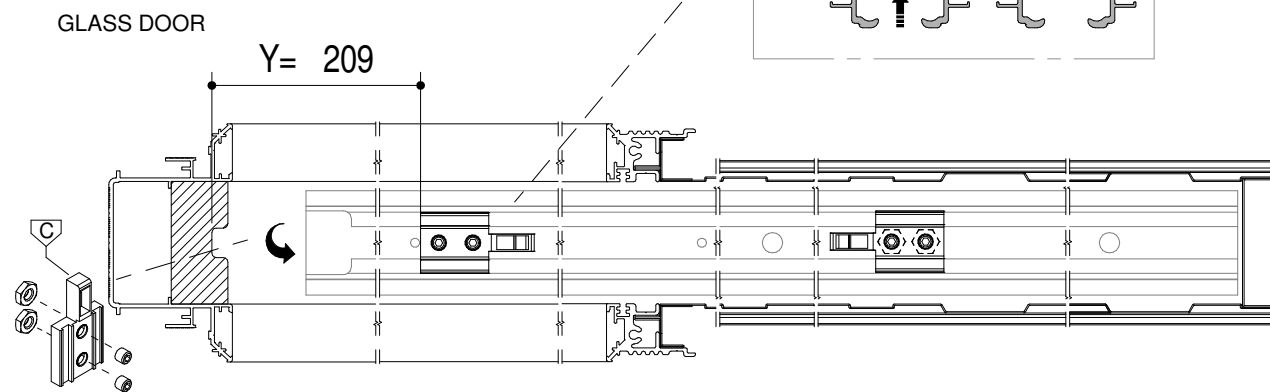

SETUP

Suitable for:
Compatible con:

What for?
A che serve?

RALLENTAMENTO IN APERTURA / CHIUSURA

3.6 **ABSOLUTE** **ABSOLUTE**
evoKit evo

WOOD DOOR