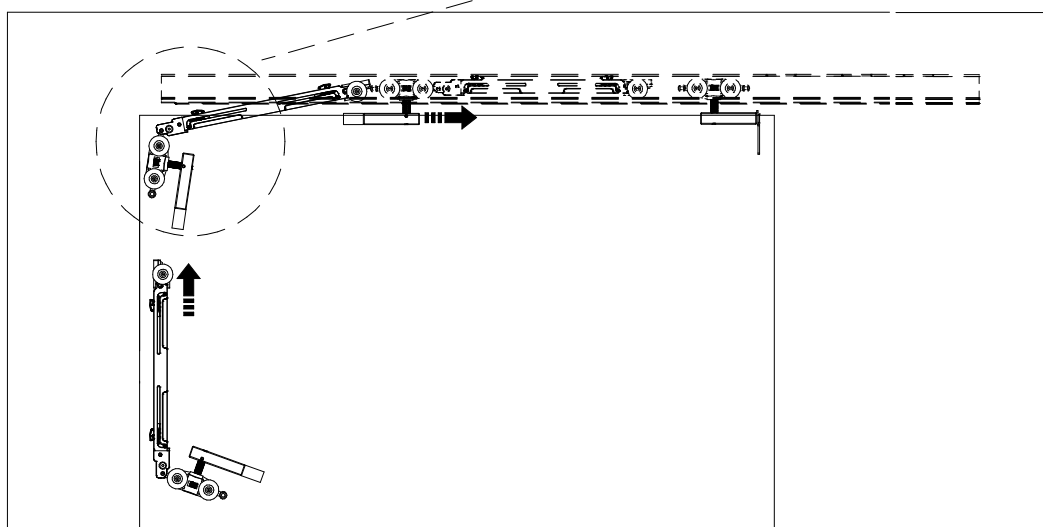

RALLENTAMENTO IN APERTURA / CHIUSURA

WOOD DOOR

GLASS DOOR

Subject to misprints, errors and technical modifications.
All dimensions are in mm

SETUP

Suitable for:
Compatibile con:

What for?
A che serve?

3.4 **ABSOLUTE** **ABSOLUTE**
evoKit evo

RALLENTAMENTO IN APERTURA / CHIUSURA

Suitable for:
Compatible con:

What for?
A che serve?

RALLENTAMENTO IN APERTURA / CHIUSURA

3.5 ABSOLUTE ABSOLUTE
evoKt evo

[Frameless system hardware kit]

Subject to misprints, errors and technical modifications.
All dimensions are in mm

SETUP

Suitable for:
Compatible con:

What for?
A che serve?

RALLENTAMENTO IN APERTURA / CHIUSURA

3.6 **ABSOLUTE** **ABSOLUTE**
evoKit evo

WOOD DOOR

GLASS DOOR

Suitable for:
Compatibile con: