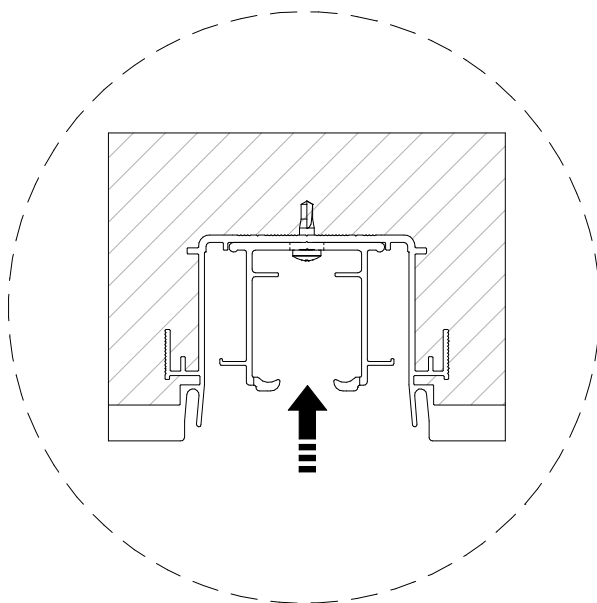

RALLENTAMENTO IN APERTURA / CHIUSURA

WOOD DOOR

GLASS DOOR

Subject to misprints, errors and technical modifications.
All dimensions are in mm

SETUP

Suitable for:
Compatibile con:

What for?
A che serve?

3.4 **ABSOLUTE** **ABSOLUTE**
evoKit evo

RALLENTAMENTO IN APERTURA / CHIUSURA

Suitable for:
Compatible con:

What for?
A che serve?

RALLENTAMENTO IN APERTURA / CHIUSURA

3.5 ABSOLUTE ABSOLUTE
evoKt evo

[Frameless system hardware kit]

Subject to misprints, errors and technical modifications.
All dimensions are in mm