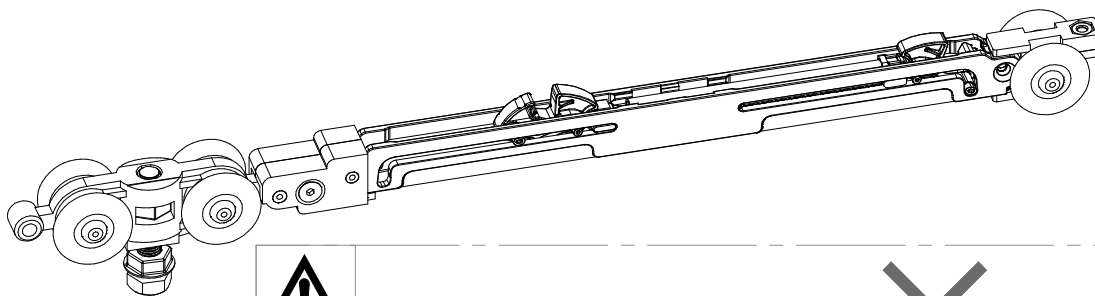

Overall view

INDEX

Setup for classic sliding systems (Evokit)	4 - 10
Setup for classic sliding systems (Evolution)	11
Setup for frameless sliding systems (Absolute Evokit / Absolute Evo)	12 - 18

SETUP

1.1

Suitable for:
Compatible con:

What for?
A che serve?

RALLENTAMENTO IN APERTURA / CHIUSURA

3.1 **ABSOLUTE** **ABSOLUTE**
evokIt evo

Subject to misprints, errors and technical modifications.
All dimensions are in mm