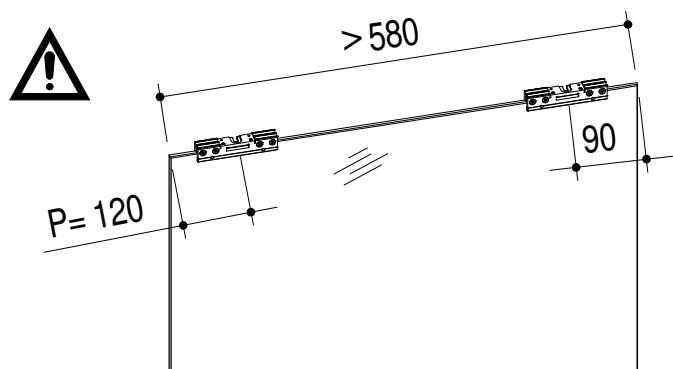

RALLENTAMENTO IN APERTURA / CHIUSURA

WOOD DOOR

GLASS DOOR

Subject to misprints, errors and technical modifications.
All dimensions are in mm

SETUP

Suitable for:
Compatibile con:

What for?
A che serve?

3.4 **ABSOLUTE** **ABSOLUTE**
evoKit evo