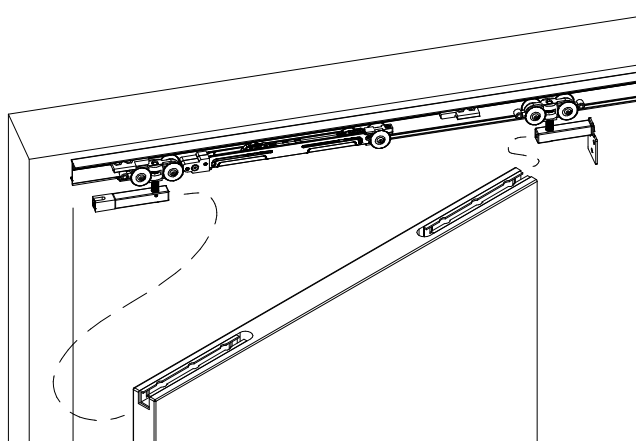

SETUP

Suitable for:
Compatible con:

What for?
A che serve?

RALLENTAMENTO IN APERTURA / CHIUSURA

3.6 **ABSOLUTE** **ABSOLUTE**
evoKit evo

WOOD DOOR