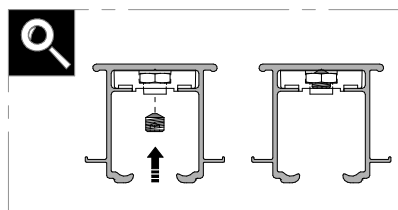

SETUP

Suitable for:
Compatible con:

What for?
A che serve?

RALLENTAMENTO IN APERTURA / CHIUSURA

3.6 **ABSOLUTE** **ABSOLUTE**
evoKit evo

WOOD DOOR