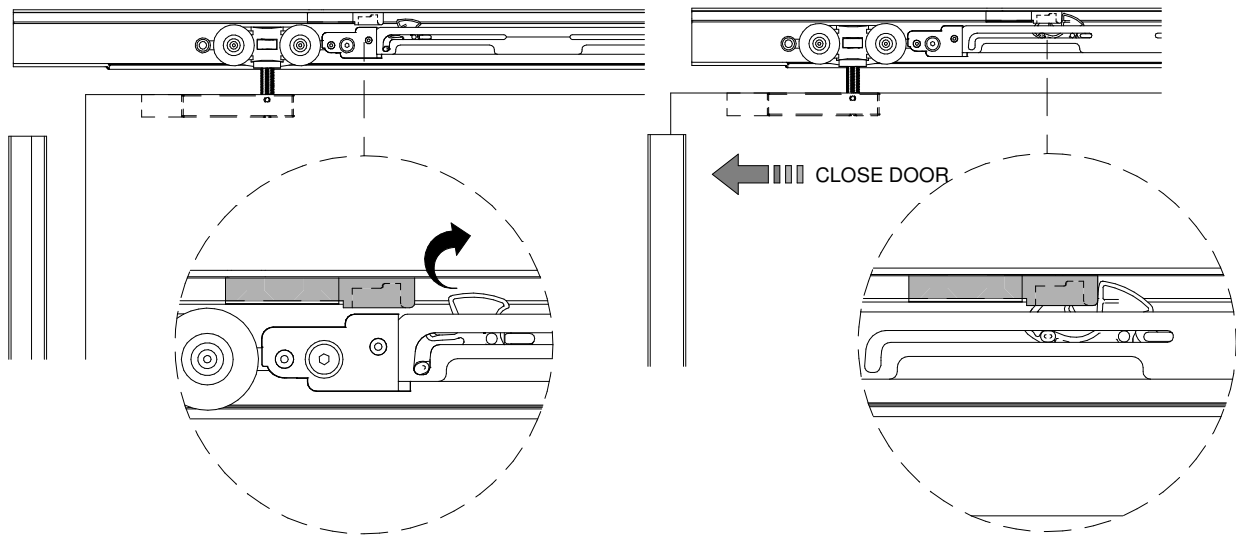

Suitable for:
Compatibile con:

What for?
A che serve?

3.7 **ABSOLUTE** **ABSOLUTE**
evoKit evo

RALLENTAMENTO IN APERTURA / CHIUSURA

SOFT CLOSING...