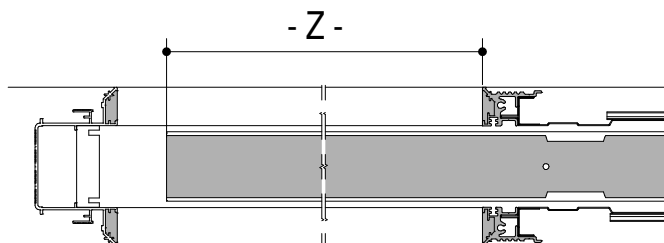

Overall view

INDEX

Setup for classic sliding systems (Evokit)	4 - 10
Setup for classic sliding systems (Evolution)	11
Setup for frameless sliding systems (Absolute Evokit / Absolute Evo)	12 - 18

SETUP

1.1

Suitable for:
Compatible con:

What for?
A che serve?

RALLENTAMENTO IN APERTURA / CHIUSURA

3.1 **ABSOLUTE** **ABSOLUTE**
evokIt evo

Subject to misprints, errors and technical modifications.
All dimensions are in mm