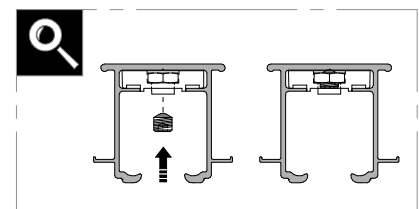

RALLENTAMENTO IN APERTURA / CHIUSURA

WOOD DOOR

GLASS DOOR

Subject to misprints, errors and technical modifications.
All dimensions are in mm

SETUP

Suitable for:
Compatibile con:

What for?
A che serve?

3.4 **ABSOLUTE** **ABSOLUTE**
evoKit evo