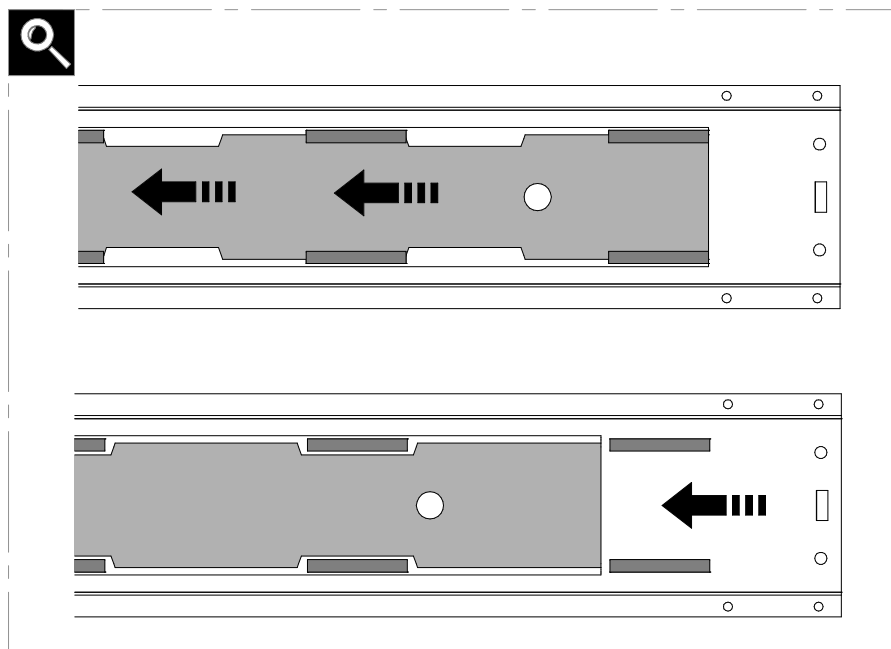

SETUP

Suitable for:
Compatibile con:

What for?
A che serve?

3.2 **ABSOLUTE evOKit** **ABSOLUTE evo**

RALLENTAMENTO IN APERTURA / CHIUSURA