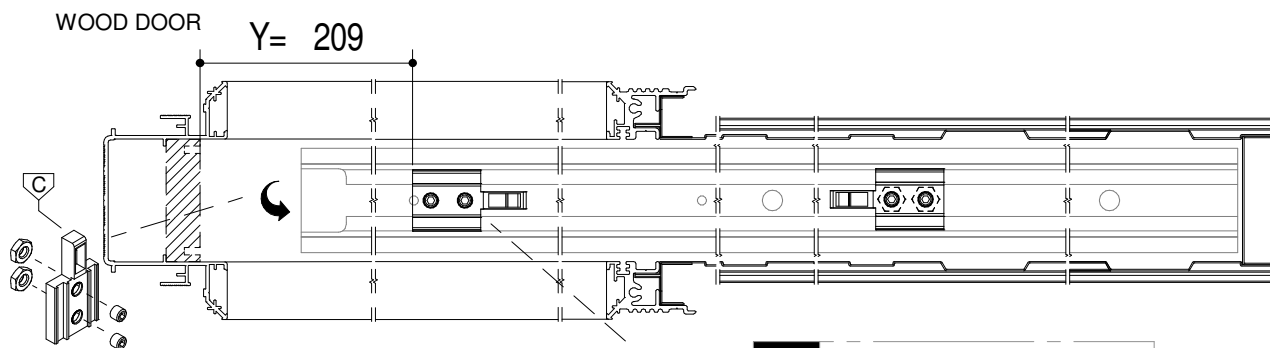

SETUP

Suitable for:
Compatible con:

What for?
A che serve?

RALLENTAMENTO IN APERTURA / CHIUSURA

3.6 **ABSOLUTE** **ABSOLUTE**
evoKit evo

WOOD DOOR