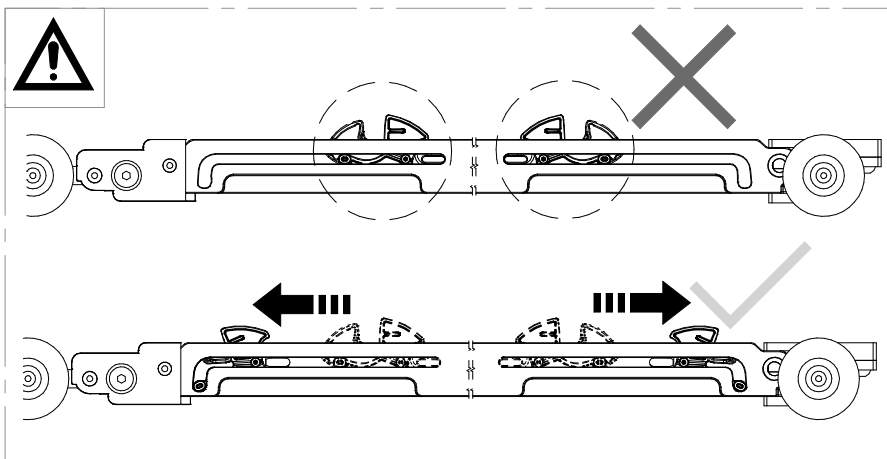

Overall view

INDEX

Setup for classic sliding systems (Evokit)	4 - 10
Setup for classic sliding systems (Evolution)	11
Setup for frameless sliding systems (Absolute Evokit / Absolute Evo)	12 - 18

SETUP

1.1

Suitable for:
Compatible con:

What for?
A che serve?

RALLENTAMENTO IN APERTURA / CHIUSURA

3.1 **ABSOLUTE** **ABSOLUTE**
evokIt evo

Subject to misprints, errors and technical modifications.
All dimensions are in mm