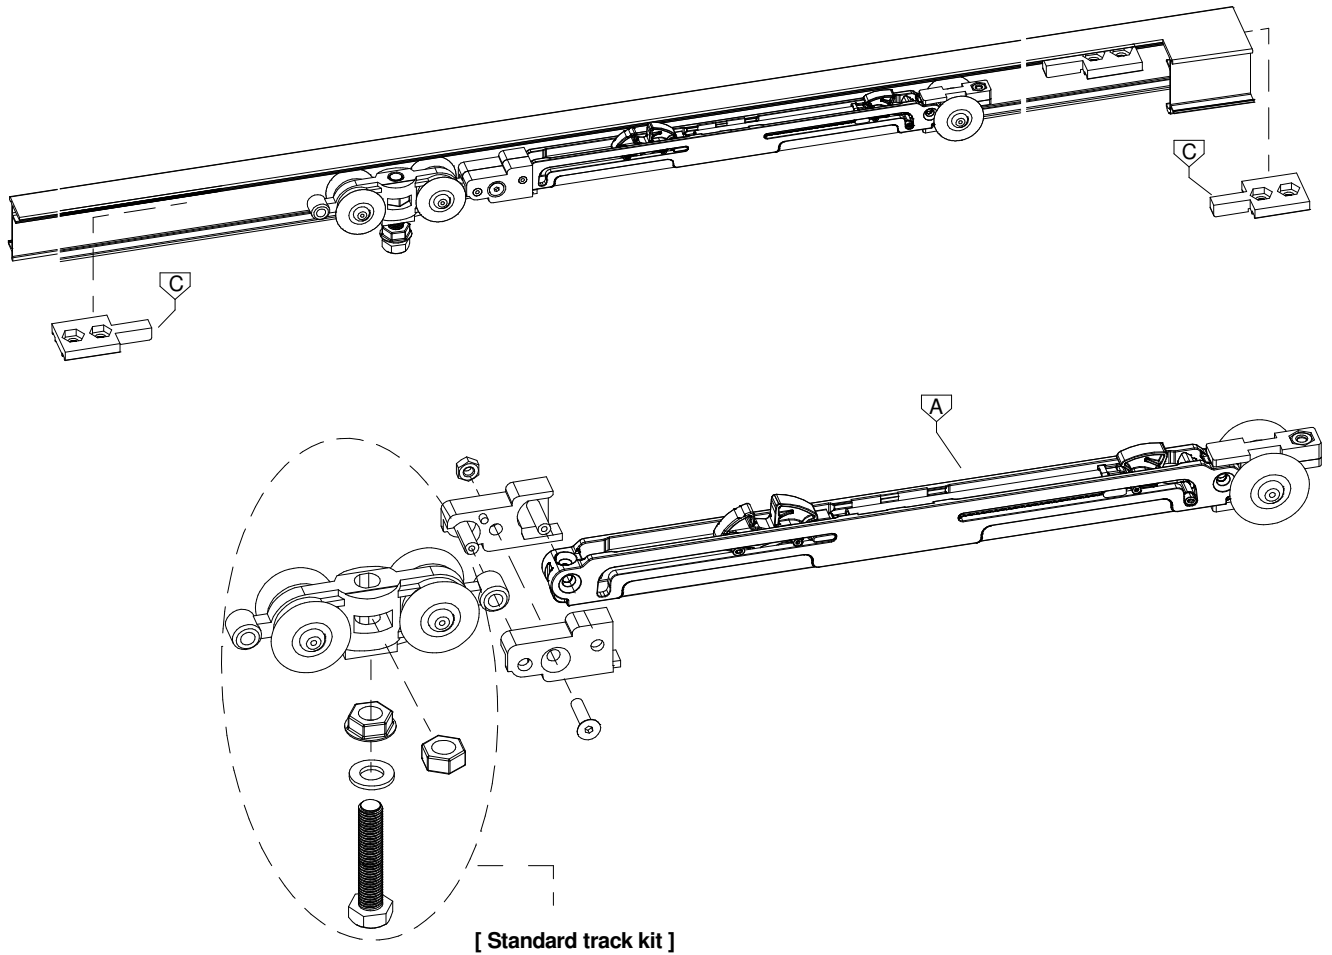

Overall view

INDEX

Setup for classic sliding systems (Evokit)	4 - 10
Setup for classic sliding systems (Evolution)	11
Setup for frameless sliding systems (Absolute Evokit / Absolute Evo)	12 - 18