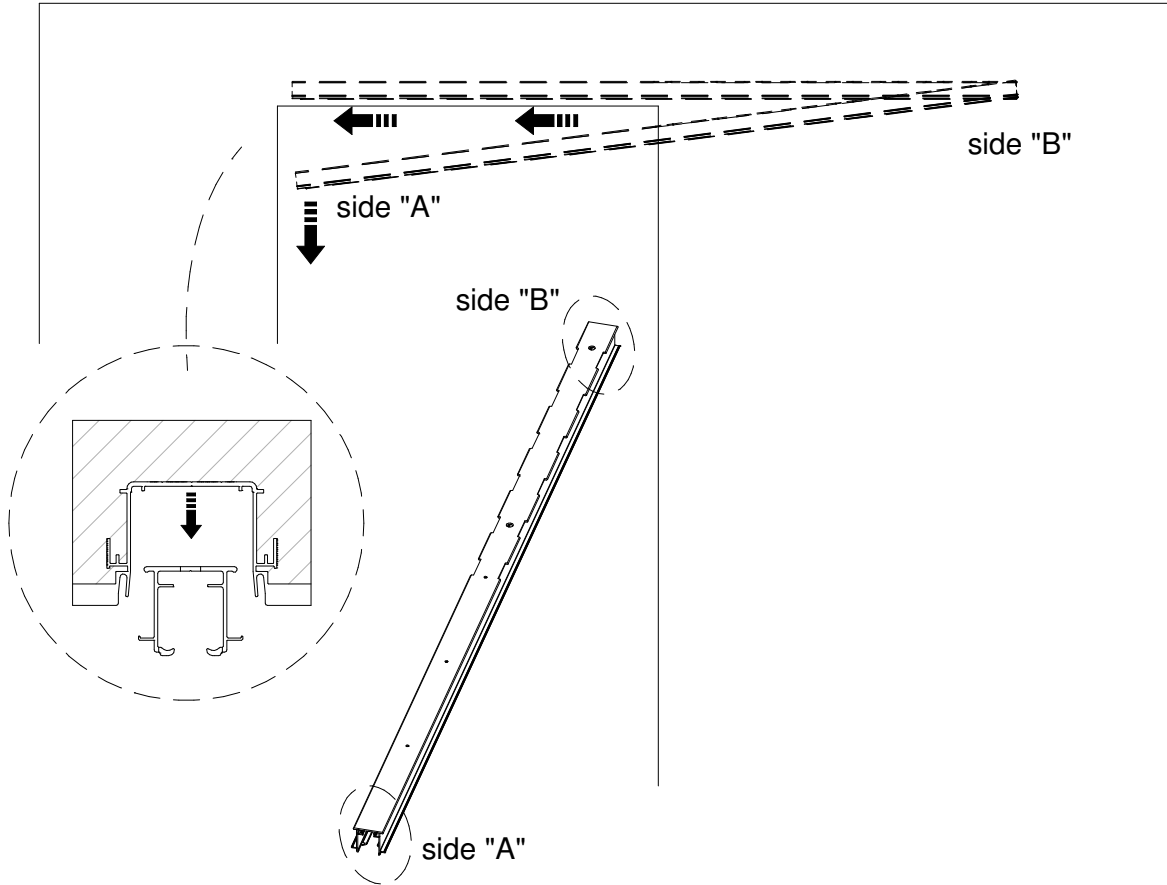

SETUP

Suitable for:
Compatibile con:

What for?
A che serve?

3.2 **ABSOLUTE evOKit** **ABSOLUTE evo**

RALLENTAMENTO IN APERTURA / CHIUSURA