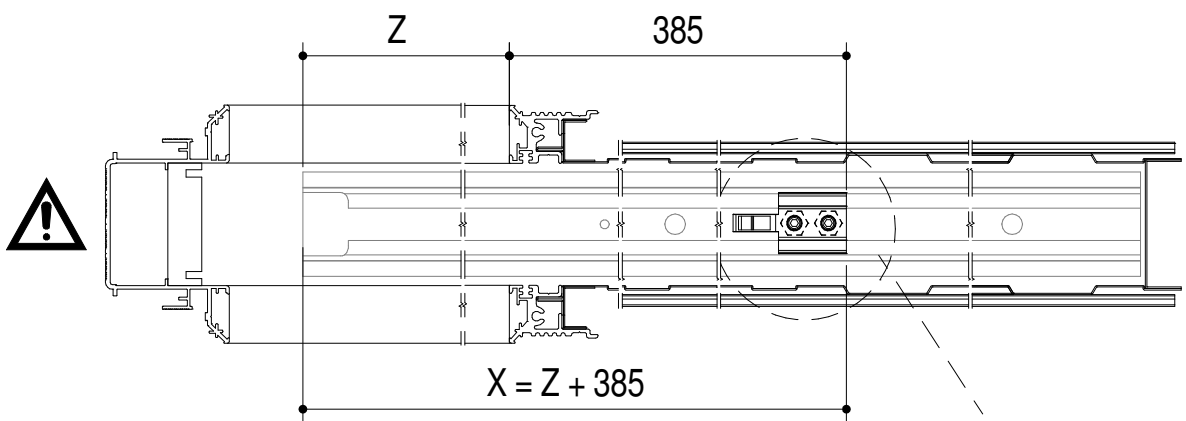

RALLENTAMENTO IN APERTURA / CHIUSURA

WOOD DOOR

GLASS DOOR

Subject to misprints, errors and technical modifications.
All dimensions are in mm

SETUP

Suitable for:
Compatibile con:

What for?
A che serve?

3.4 **ABSOLUTE** **ABSOLUTE**
evoKit evo