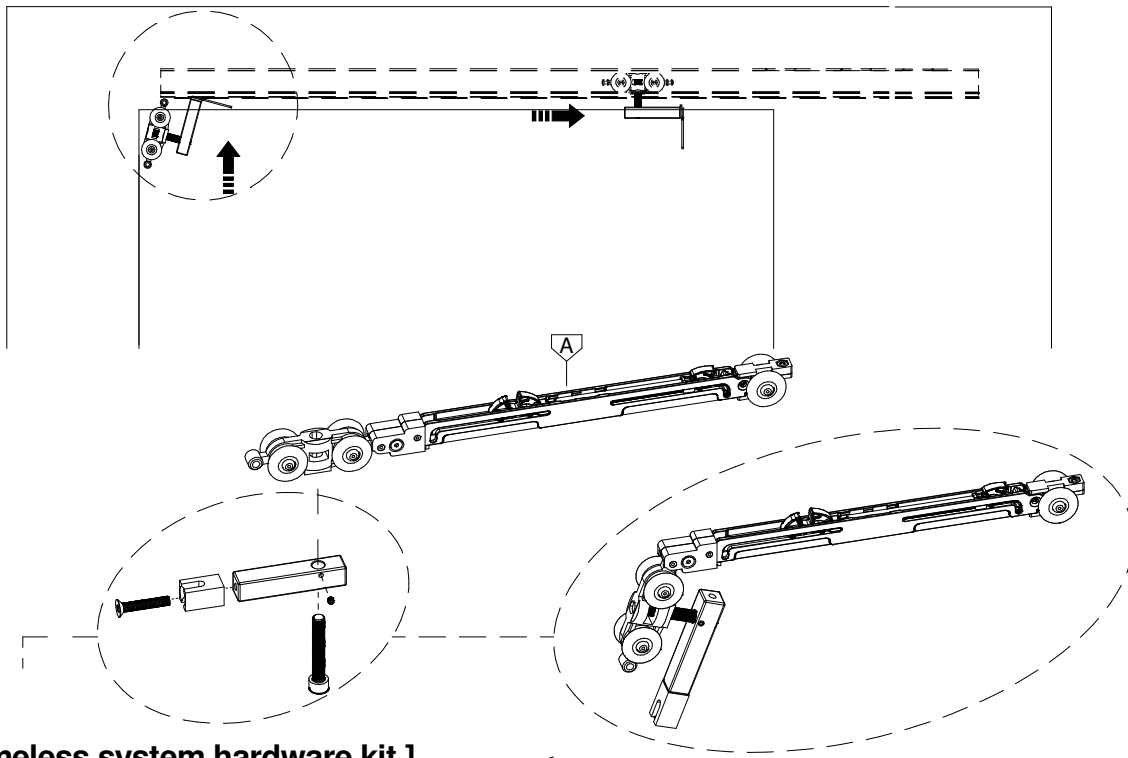

RALLENTAMENTO IN APERTURA / CHIUSURA

Suitable for:
Compatible con:

What for?
A che serve?

RALLENTAMENTO IN APERTURA / CHIUSURA

3.5 ABSOLUTE ABSOLUTE
evoKt evo

[Frameless system hardware kit]

Subject to misprints, errors and technical modifications.
All dimensions are in mm