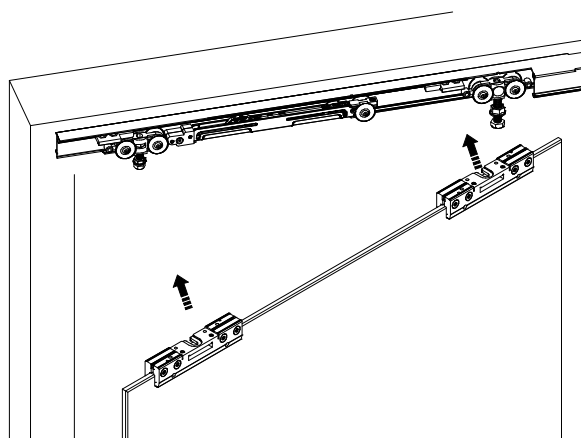

SETUP

Suitable for:
Compatible con:

What for?
A che serve?

RALLENTAMENTO IN APERTURA / CHIUSURA

3.6 **ABSOLUTE** **ABSOLUTE**
evoKit evo

WOOD DOOR

GLASS DOOR

Suitable for:
Compatibile con: