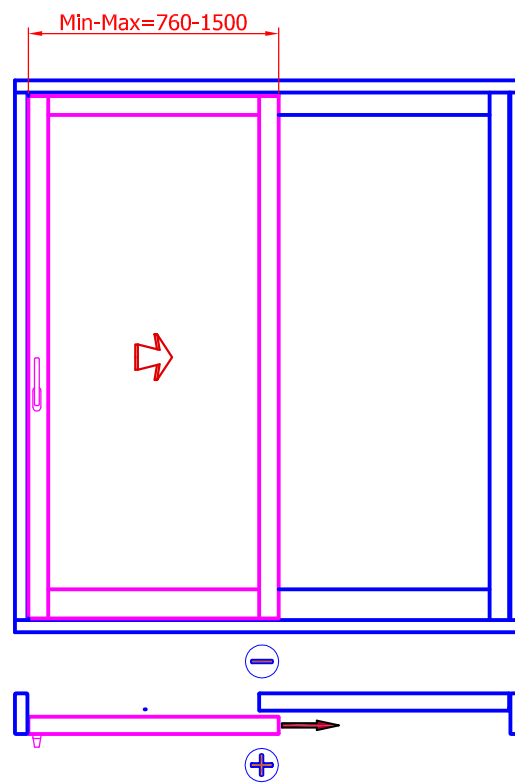

## Versions, view from inside

Sash weight up to 400 kg

Diagram A, right

Diagram A, left

Hardware: ROTO PATIO LIFE

Handles: ROTO

Hardware options: Handle inside, recessed door pull handle outside  
Lockable handle inside, recessed door pull handle outside

## Lift and Slide Door Patio Life

Opening Versions

Masti tee 8, Uuemõisa 90401, Lääne maakond,  
tel.+372 472 0800, faks: +372 472 0802,  
info@uksetehas.ee, www.uksetehas.ee

**HAAPSAHU UKSETEHAS**