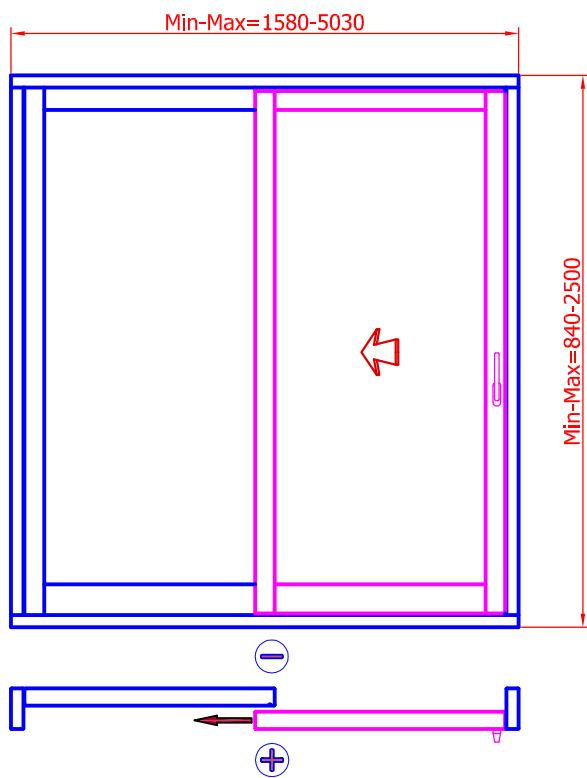

## Versions, view from inside

Sash weight up to 400 kg

Diagram A, right

Diagram A, left

Hardware: ROTO PATIO LIFE

Handles: ROTO

Hardware options: Handle inside, recessed door pull handle outside  
Lockable handle inside, recessed door pull handle outside

## Lift and Slide Door Patio Life

Opening Versions

Masti tee 8, Uuemõisa 90401, Lääne maakond,  
tel.+372 472 0800, faks: +372 472 0802,  
info@uksetehas.ee, www.uksetehas.ee

**HAAPSAHU UKSETEHAS**