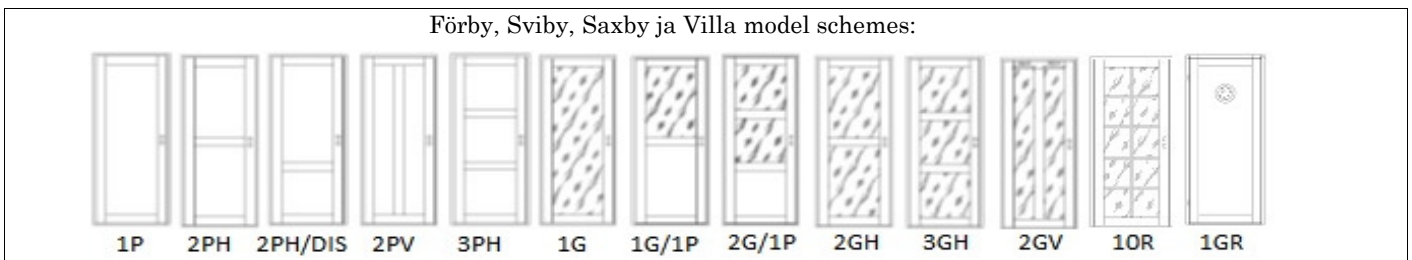

ADDITIONAL INFORMATION

Modul sizes	Doorframe dimensions
M 7x21	690 x 2090 mm
M 8x21	790 x 2090 mm
M 9x21	890 x 2090 mm
M 10x21	990 x 2090 mm

Standard white: NCS S0502-Y

Terms and conditions of warranty and manuals: www.uksetehas.ee/en/documents-and-manuals/
Information about products: www.uksetehas.ee/en/products/