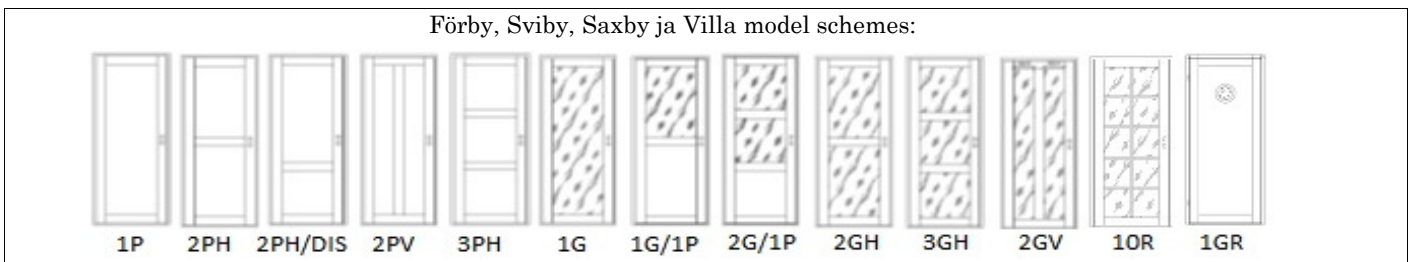

ADDITIONAL INFORMATION

Modul sizes	Doorframe dimensions
M 7x21	690 x 2090 mm
M 8x21	790 x 2090 mm
M 9x21	890 x 2090 mm
M 10x21	990 x 2090 mm

Standard white: NCS S0502-Y

Terms and conditions of warranty and manuals: www.uksetehas.ee/en/documents-and-manuals/
Information about products: www.uksetehas.ee/en/products/