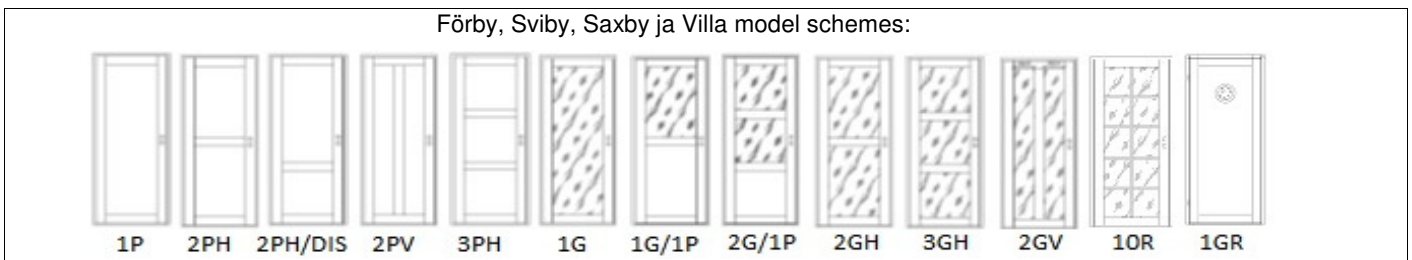

ADDITIONAL INFORMATION

Modul sizes	Doorframe dimensions
M 7x21	690 x 2090 mm
M 8x21	790 x 2090 mm
M 9x21	890 x 2090 mm
M 10x21	990 x 2090 mm

Standard white: NCS S0502-Y

Terms and conditions of warranty and manuals: www.uksetehas.ee/en/documents-and-manuals/
Information about products: www.uksetehas.ee/en/products/