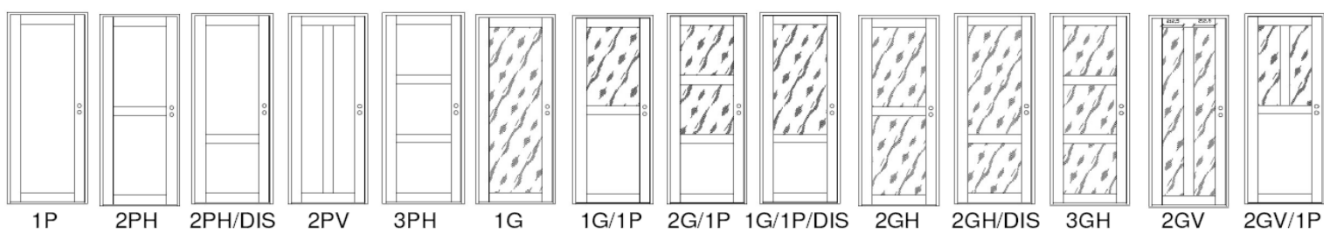

* - price includes magnetic lock and hidden hinges

** - veneers: pine, beech, birch, oak, ash. Other types of veneers according to the offers.

Additional equipment

Type		VAT 0%	VAT 20%		VAT 0%	VAT 20%
Casing white painted	M7-10x21	35	42	Spec.dim.	45	54
Casing painted	M7-10x21	47	56	Spec.dim.	56	67
Casing veneered	M7-10x21	107	128	Spec.dim.	146	175
Sealing in frame (interior doors)					16	19
Concealed hinges (2pcs)					74	88
Magnetic lock					20	24
Magnetic lock (bathroom version)					21	25
Veneering of interior door frame (sound-, fireproof door) *					54	65
Veneering of exterior door frame (teak veneer)					96	115
Veneering of the edge of doorleaf (EI30/Rw40dB door) *					32	38
Automatic threshold M7-10					54	65
Threshold 20mm	M7-10	20	24	Spec.dim.	40	48
Threshold 10mm	M7-10	17	20	Spec.dim.	24	28
Ventilation unit (white)					22	26
Veneering of interior door frame (teak / oak)					96	115
Solid oak glass-frame for exterior door ACTIVE, oiled					50	60

* - veneers: pine, beech, birch, oak, ash. Other types of veneers according to the offers.

Modul sizes

M 7x21	690 x 2090 mm	M 13x21	1290 x 2090 mm
M 8x21	790 x 2090 mm	M 15x21	1490 x 2090 mm
M 9x21	890 x 2090 mm	M 17x21	1690 x 2090 mm
M 10x21	990 x 2090 mm	M 19x21	1890 x 2090 mm

FÖRBY & SVIBY models

Note! Glass: transparent toughened

SAXBY models